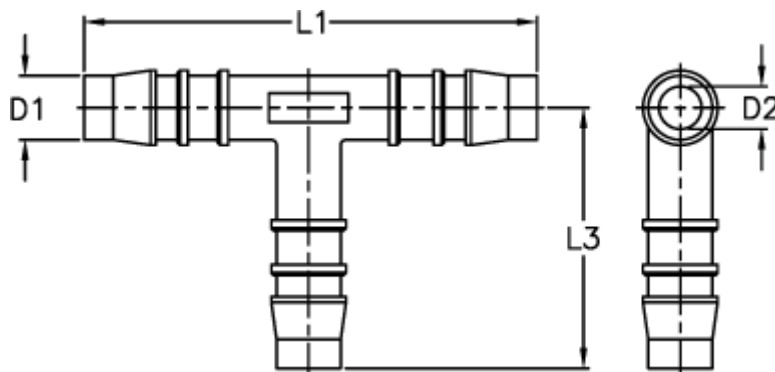

Article number: 027608900010

Description: Norma hose coupling TS 10

Measures

D1 = 10

D2 = 7.0

L1 = 62.5

L3 = 33.5